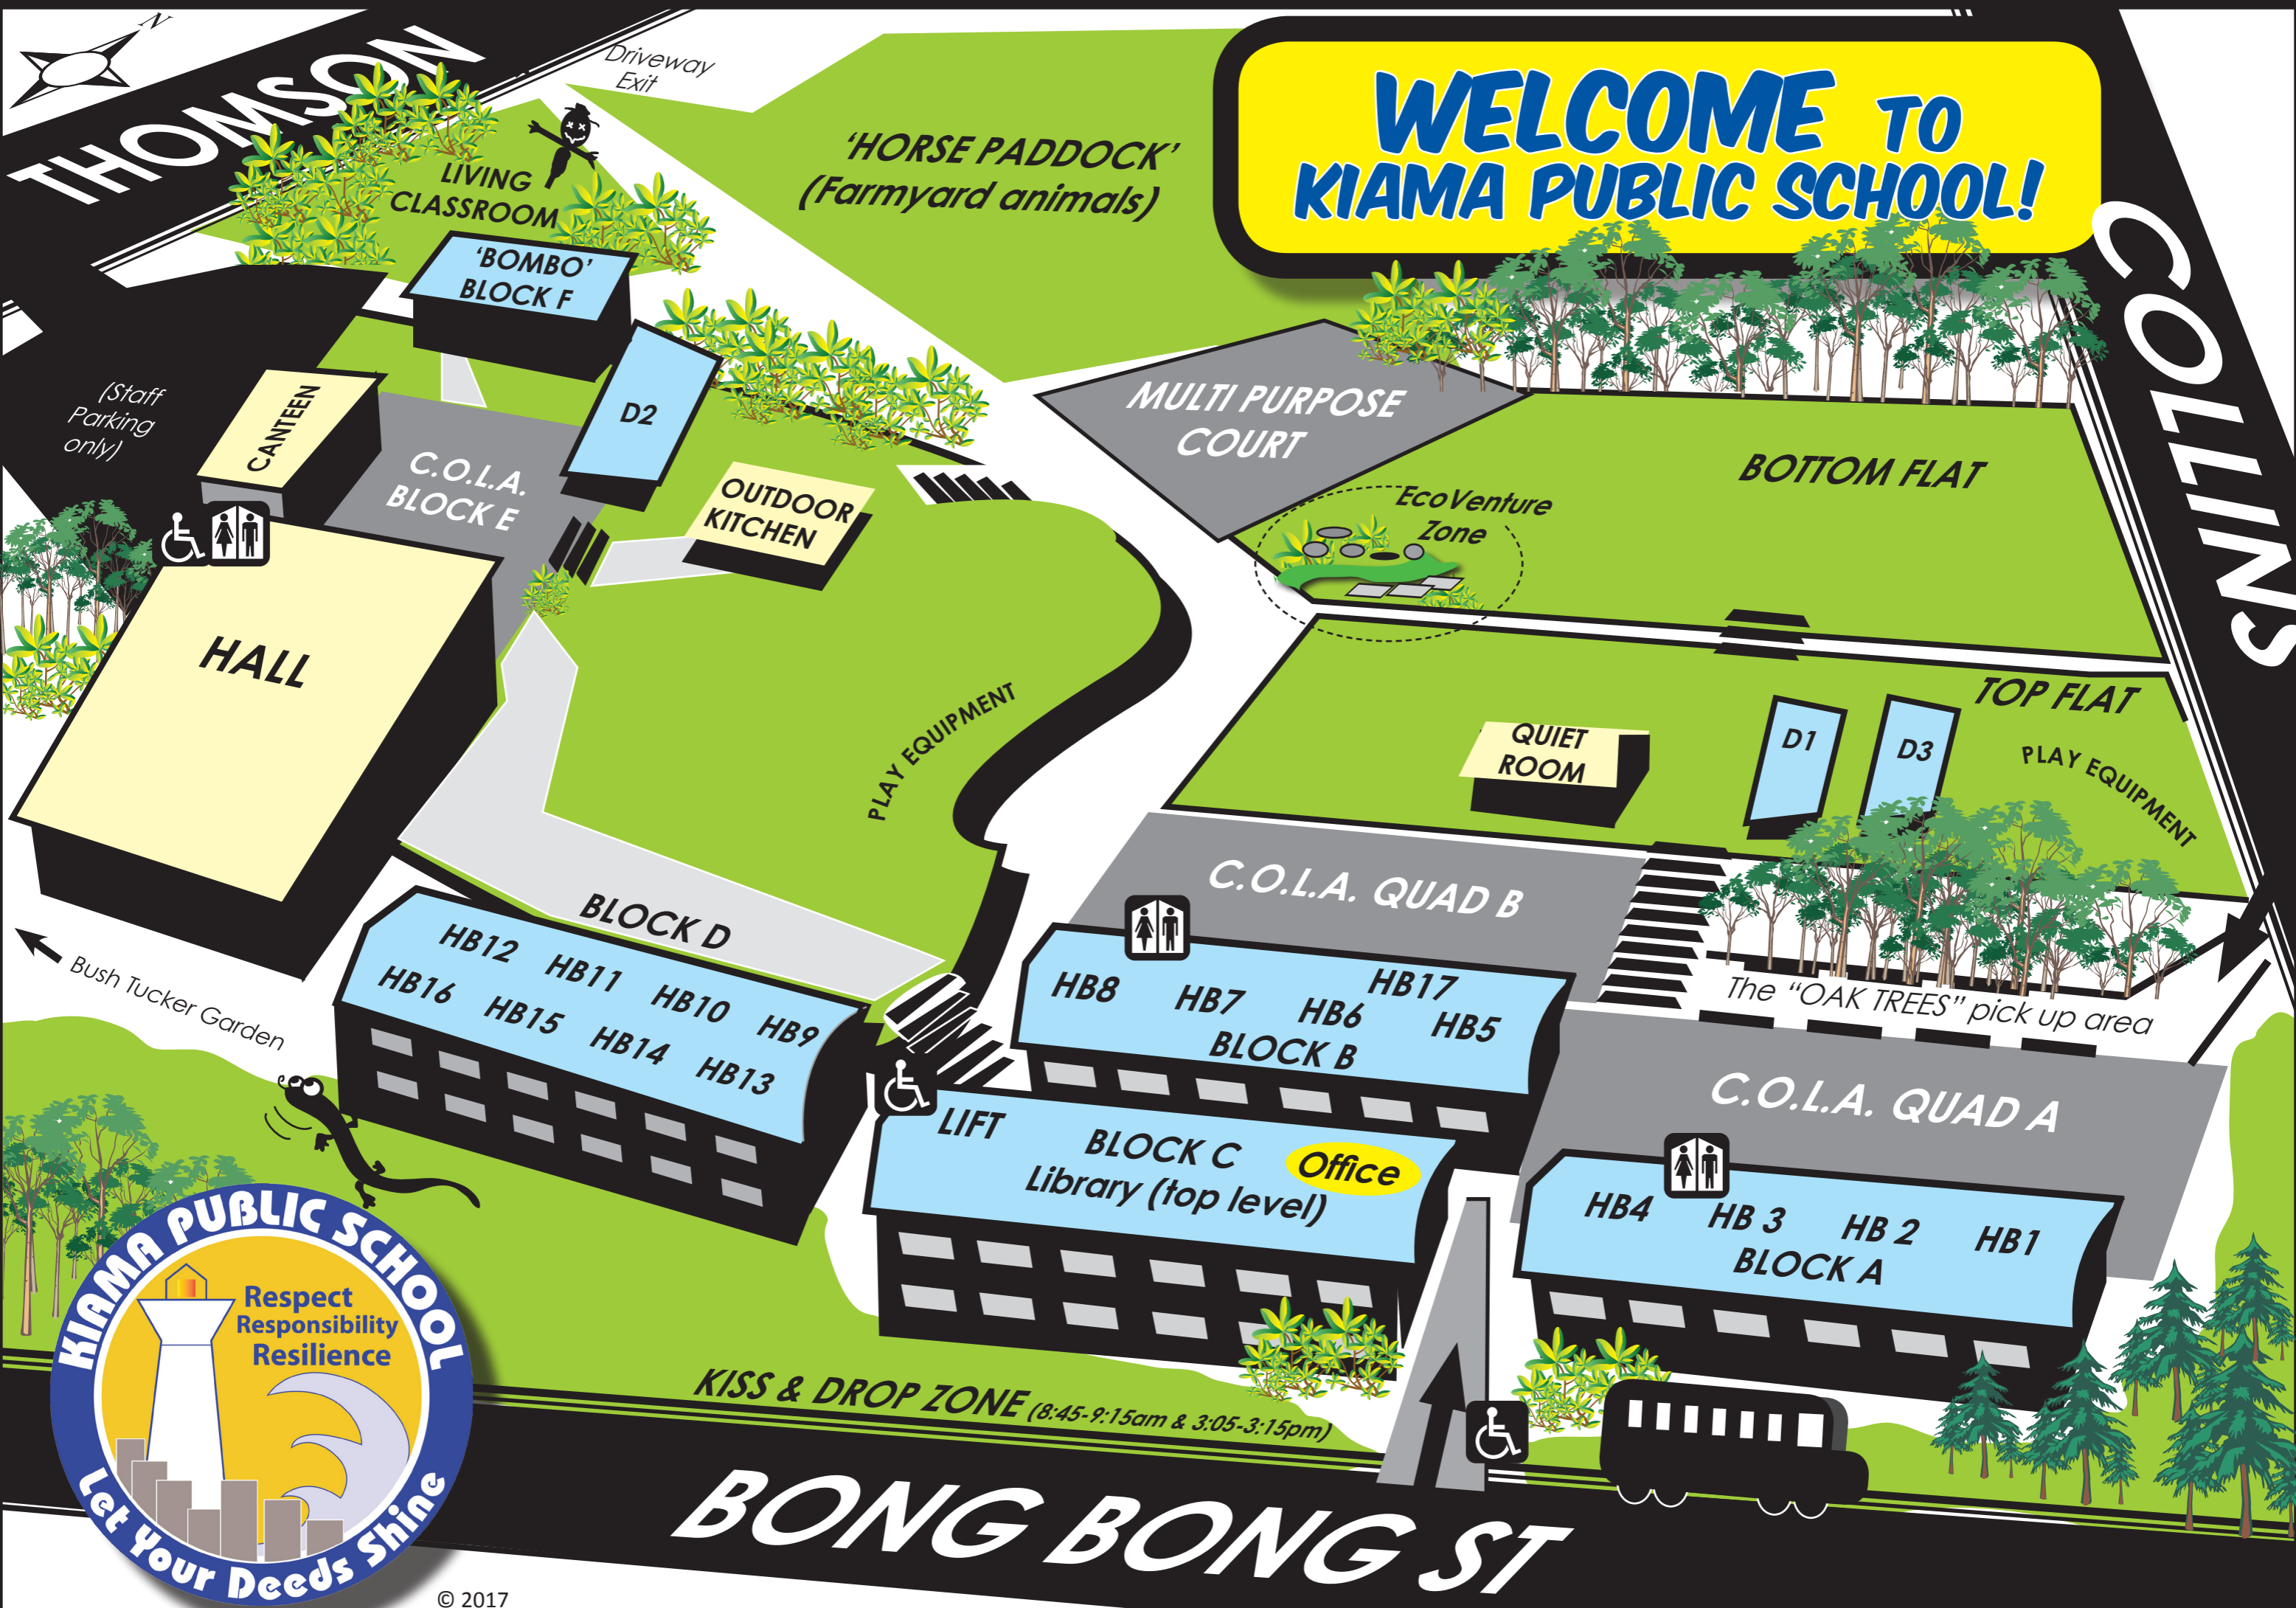

# WELCOME TO KIAMA PUBLIC SCHOOL!

THOMSON

COLLINS

Driveway Exit

'HORSE PADDOCK'  
(Farmyard animals)

LIVING CLASSROOM

'BOMBO' BLOCK F

CANTEEN

C.O.L.A. BLOCK E

D2

OUTDOOR KITCHEN

MULTI PURPOSE COURT

BOTTOM FLAT

EcoVenture Zone

HALL

PLAY EQUIPMENT

QUIET ROOM

D1

D3

TOP FLAT

PLAY EQUIPMENT

C.O.L.A. QUAD B

HB8 HB7 HB6 HB5  
HB17 HB16 HB15 HB14 HB13  
BLOCK B

The "OAK TREES" pick up area

Bush Tucker Garden

BLOCK D

LIFT  
BLOCK C  
Library (top level) Office

C.O.L.A. QUAD A

HB4 HB3 HB2 HB1  
BLOCK A

KISS & DROP ZONE (8:45-9:15am & 3:05-3:15pm)

BONG BONG ST